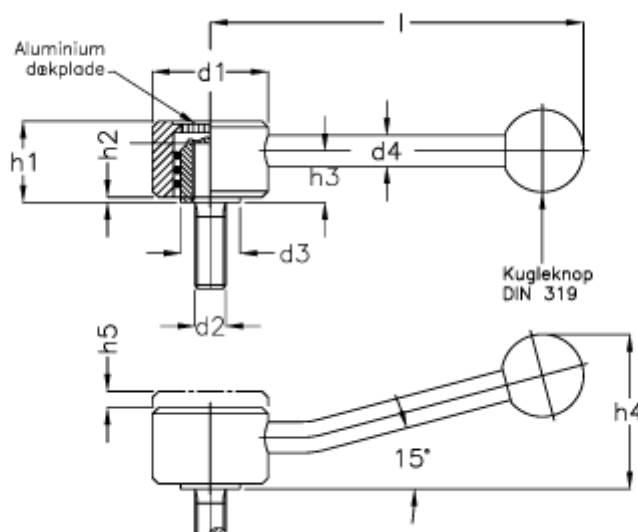

Article number: 204988771

Description: E+G Flat adjustable tension lever stainless
GN125.5-32-M8-12-E

Measures

d1 = 32	h5 = 4.0
d2 = M8	l1 = 12
d3 = 13.5	
d4 = 8	
h1 = 20.5	
h2 = 1.5	
h3 = 12.5	
h4 = 36	